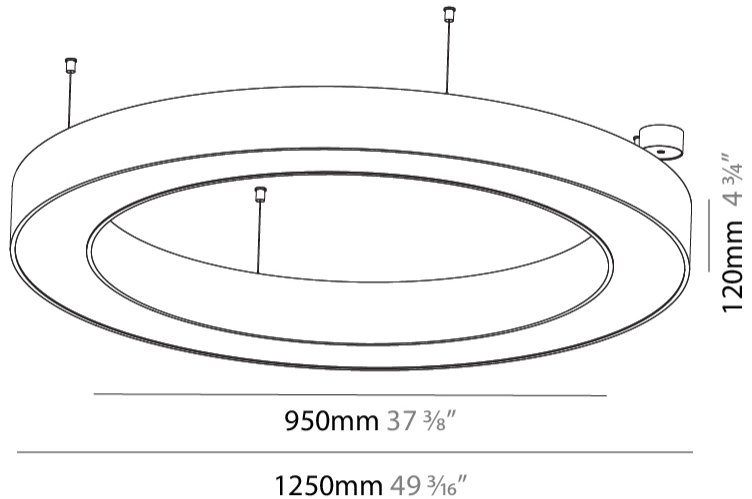

GENERAL

Series: Glorious
Subseries: Glorious
Brand: Prolicht
Division: Architectural
Mounting Type: Suspension
Mounting Location: Ceiling
Subcategory: Ambient

PHYSICAL

Shape: Round
Diameter (mm): 1250
Diameter (in): 49 3/16
Height (mm): 120
Height (in): 4 3/4
Max. Overall Height (mm): 2120
Max. Overall Height (in): 83 7/16
Light Distribution: Direct / Indirect
Weight (kg): 13.475
Weight (lbs): 29.70
Diffuser: [PMMA - Opal or Micro-Prism](#)
Fixture Finish: [SSR / BKV / CWI / CRY / HAB / UFT / ITA / RUA / FTG / MYG / LOD / PUS / FRO / FUP / KIA / POP / BLS / SPG / MEY / GOH / GUM / CHC / COM / ABZ / JAG / OBR / MOS / ROR](#)
Fixture Material: Aluminum

ELECTRICAL

Lamp Type: LED (Zhaga Standard)
Input Wattage (W): 90
Total Output Wattage (W): 72 / 57.6 (3500K)
Dimming: [Non-Dimming / Phase Dimming (120Vac only) / 0-10V Dimming](#)
Driver Included: Yes
Driver Location: Integrated
Driver Type: Constant Current
Driver Class: Class 2
Input Voltage (V): 120 - 277
Constant Current (MA): 350 / 1200/600 (3500K)

LED

[Color Temperature (°K): 3000 / 3500 / 4000](#)
Max. Delivered Lumen (lm): 5540 / 5733 / 5850 Direct / 3830 / 3969 / 4050 Indirect
CRI: >80 CRI
Efficiency (%): 68
Lamp Life (hrs): 50000

OPTICAL

RATINGS AND CERTIFICATIONS

Certified By: Certified for North American Standards
IP rating: IP20